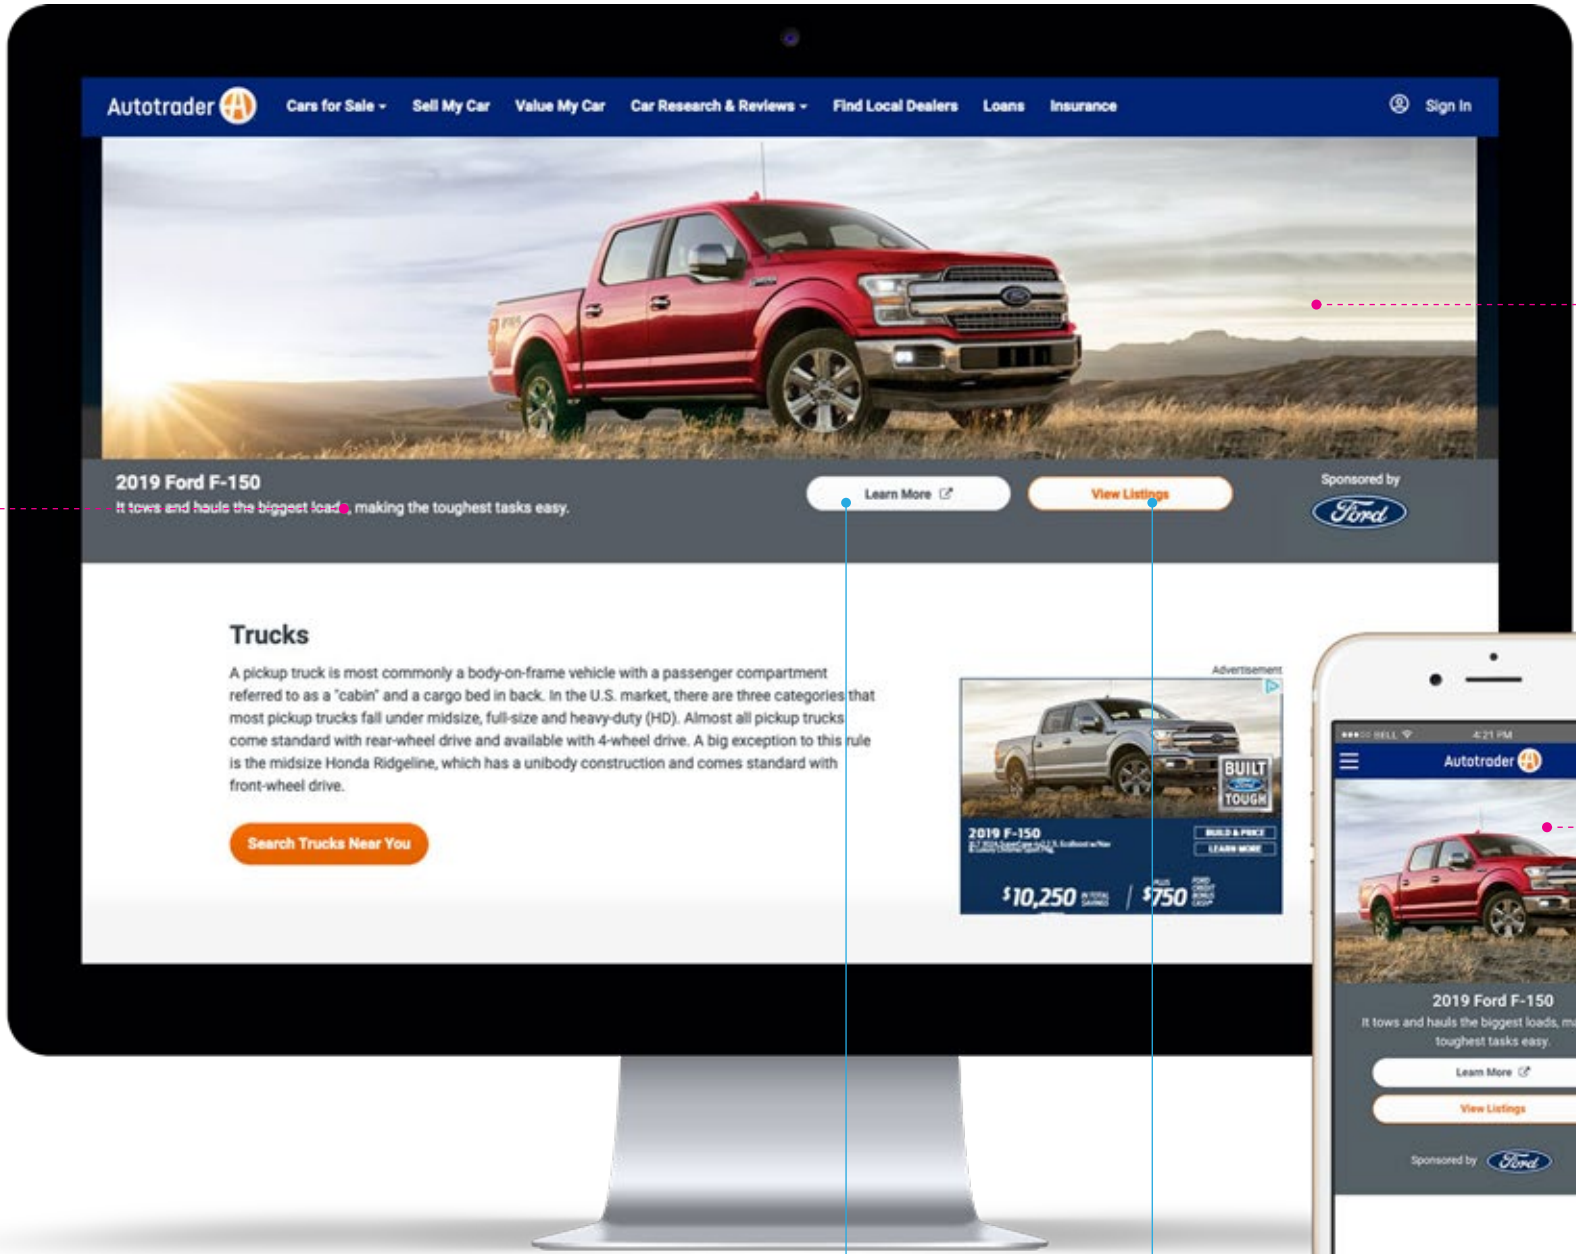

Collection Page

SPONSORSHIP SPECS

Model Call-out ←

Headline (Make/Model)

150 characters max

Subhead

150 characters max

→ Landing Page Hero

This entire area is clickable for larger viewport experience (desktop and tablet), but not tappable in mobile viewport

Hero Image

Content of image must display and focus on an automotive vehicle of subjected style. Image must be lifestyle in nature. No studio shots on white backgrounds. No copy should be present on the image

Large (desktop)Size: 1300w x 300h,
Medium (Tablet) Size:768w x 300h,
Small (Mobile) Size: 480w x 300h,
X-Small (Mobile) Size: 480w x 150h,

Format: JPG, Max k-weight: 50kb

OEM Logo

Max size: 130px x 40px
Format: Transparent PNG
Max. k-weight: 10kb

External Link

25 characters max

Internal Link

Link to search results (SRP)

25 characters max